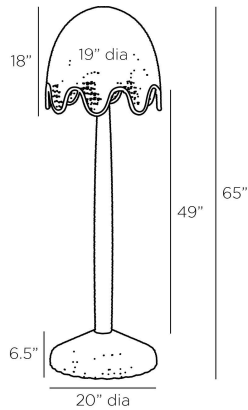

ARTERIO RS

MAR FLOOR LAMP

Laura Kirar

GKPF501
Natural, Rope

Laura Kirar's playfully theatrical natural lamp made of rope is woven into palm forms – as seen with Mar floor lamp and Mar pendant and chandelier - call to mind the classic era of the 1930's in the coastal south of France. Kirar pays homage to the details of casually curated Mediterranean interiors with their influences of aged formal furniture, the micro-climate combinations of tropical plants and pines, the passion for all things exotic from carved Spanish vargueño to primitive and sculptural African chairs. Finish will vary.

APPEARANCE

Materials	Rope, Iron
Finishes	Natural, Antique Brass
Finish Will Vary	Yes
Top Coat/Sealant	Yes

DIMENSIONS

Overall	Dia: 20.0 in x H: 65 in
Foot Print	Dia: 20.0 in
Base	Dia: 20.0 in x H: 6.5 in
Body	Dia: 4.0 in x H: 49 in
Shade Side	H: 18 in
Shade Bottom	Dia: 19.0 in
Neck	Dia: 1.0 in x H: 3.5 in

SHIPPING

Shipping Requirements	Truck Ship
Product Weight	34.6 lbs
Gross Weight 1	45.0 lbs
Gross Weight 2	15.0 lbs
Shipping Box 1	W: 21.0 in x D: 21.0 in x H: 20.5 in
Shipping Box 2	W: 22.5 in x D: 22.5 in x H: 78.0 in

CONTRACT

Contract Suitability	Contract Suitable As Is
Tilt Test Degrees	10 Degrees