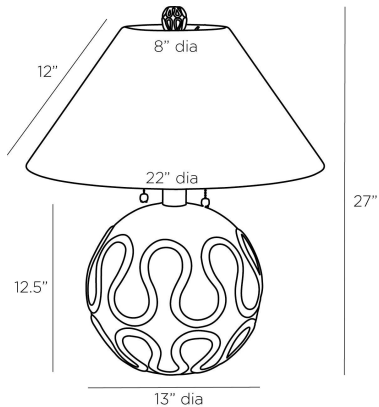

SERPIENTE TABLE LAMP

Laura Kirar

GKPTI01-671
Vintage Brass, Cast Aluminum

The vintage brass Serpiente table lamp has the weight and physical quality of an excavated treasure meant for display on seated eye-level tables formed of cast aluminum. Finish will vary.

APPEARANCE

Materials	Cast Aluminum, Microfiber, Cotton
Finishes	Vintage Brass, Ivory, Off-White
Finish Will Vary	Yes
Top Coat/Sealant	Yes

DIMENSIONS

Overall	Dia: 22.0 in x H: 27 in
Foot Print	Dia: 9.5 in
Body	Dia: 13.0 in x H: 12.5 in
Finial	Dia: 2 in x H: 2 in
Shade Top	Dia: 8.0 in
Shade Side	H: 12 in
Shade Bottom	Dia: 22.0 in
Neck	Dia: 2.0 in x H: 4 in

SHIPPING

Product Weight	12.8 lbs
Gross Weight 1	20.0 lbs
Gross Weight 2	5.0 lbs
Shipping Box 1	W: 15.5 in x D: 15.5 in x H: 29.0 in
Shipping Box 2	W: 23 in x D: 23 in x H: 13 in

ADDITIONAL INFO

Features	Sustainable
----------	-------------