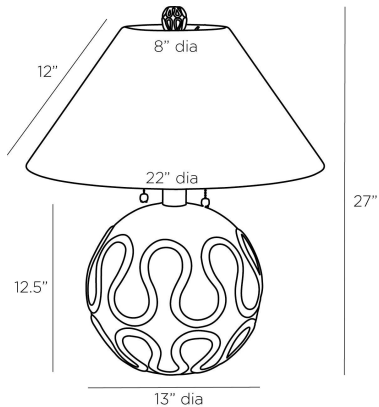

## SERPIENTE TABLE LAMP

Laura Kirar

GKPTI01-671  
Vintage Brass, Cast Aluminum

The vintage brass Serpiente table lamp has the weight and physical quality of an excavated treasure meant for display on seated eye-level tables formed of cast aluminum. Finish will vary.

### DIMENSIONS

Overall	Dia: 22.0 in x H: 27 in
Foot Print	Dia: 9.5 in
Body	Dia: 13.0 in x H: 12.5 in
Finial	Dia: 2 in x H: 2 in
Shade Top	Dia: 8.0 in
Shade Side	H: 12 in
Shade Bottom	Dia: 22.0 in
Neck	Dia: 2.0 in x H: 4 in