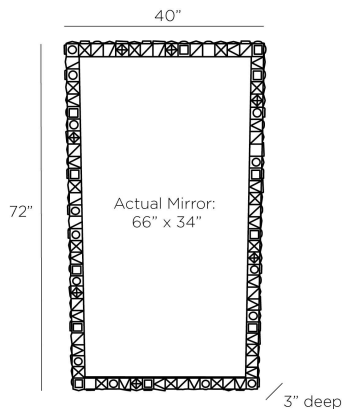

ARTERIOS

EMPIRE FULL LENGTH MIRROR

Laura Kirar

GKWM101
Antique Brass, Cast Aluminum

As part of the Empire series of objects: this antique brass mirror created of cast aluminum uses the ideas of origami and geometry as a kind of mystical decorative language conjuring up both treasures of the past and the future. These are the jewelry of the collection, a precise and polished counterbalance to the more hand-hewn objects. Finish will vary.

APPEARANCE

Materials	Cast Aluminum, Mirror
Finishes	Antique Brass, Plain
Finish Will Vary	Yes
Top Coat/Sealant	Yes

DIMENSIONS

Overall	W: 40 in x D: 3 in x H: 72 in
Actual Mirror	W: 34 in x H: 66 in

SHIPPING

Shipping Requirements	Truck Ship
Product Weight	112.0 lbs
Gross Weight 1	122.0 lbs
Shipping Box 1	W: 8.0 in x D: 48.0 in x H: 77.0 in

ADDITIONAL INFO

Features	T-Screw Hardware Included
Hanger Position	All Four Directions