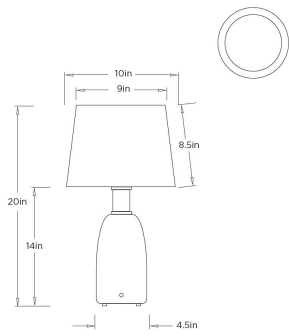

ARTERIOS

STRATUS RECHARGEABLE ACCENT

PAC01 STRATUS RECHARGEABLE ACCENT LAMP

ARTERIOS

PAC01
Swirl, Marble

The Stratus Rechargeable Accent Lamp is crafted from softly swirling resin that adds depth and quiet movement to its surface. Its portable design allows for effortless placement, casting a warm, ambient glow across bedrooms, offices, or living spaces. Refined and versatile, this piece combines understated artistry with modern ease. The rechargeable lithium-ion battery provides up to 6 hours of use and fully recharges via a USB-C magnetic cable in approximately 6 hours, with an indicator light to signal when power is low.