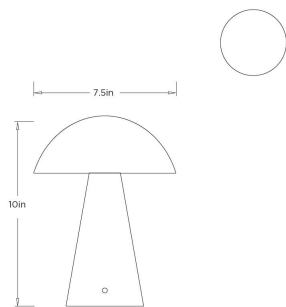

ARTERIOS

STRUZZO RECHARGEABLE ACCENT

PAC02 STRUZZO RECHARGEABLE ACCENT LAMP

ARTERIOS