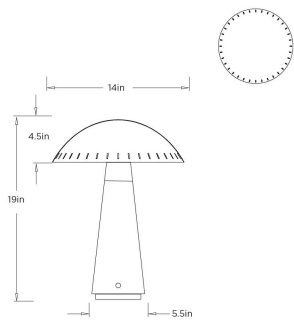

ARTERIOS

STRUZZO ACCENT LAMP

PAC03 STRUZZO ACCENT LAMP

ARTERIOS