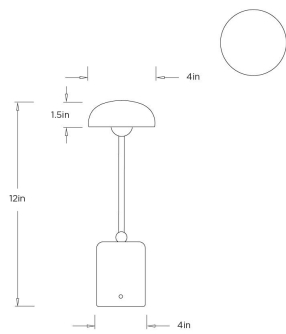

ARTERIOS

LUMI RECHARGEABLE ACCENT LAMP

PAC04 LUMI RECHARGEABLE ACCENT LAMP

ARTERIOS