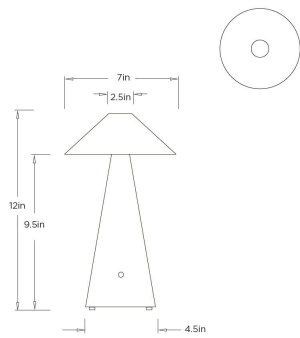

ARTERIOS

CHANELL RECHARGEABLE ACCENT

PAC07 CHANELL RECHARGEABLE ACCENT LAMP

ARTERIOS