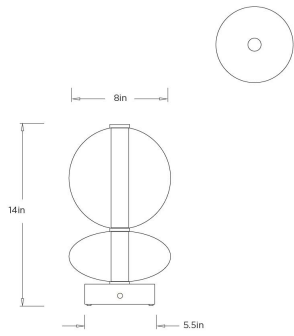

ARTERIOS

RAPHAEL RECHARGEABLE ACCENT

PAC10 RAPHAEL RECHARGEABLE ACCENT LAMP

ARTERIOS