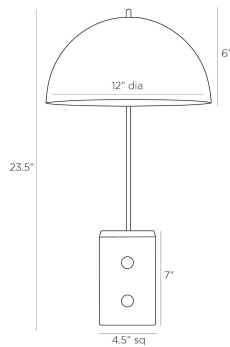

ARTERIOS

WESLAN DESK LAMP

PDC01
English Bronze, Steel

Introducing the Weslan lamp, a pharmacy-style lamp with old-meets-new vibes. The task lamp features a domed, English bronze-finished steel metal lamp shade lined in white lacquer. A C-shaped arm connects the lamp to a geometric white alabaster base. Finish may vary.

APPEARANCE

Materials	Steel, Alabaster, Steel
Finishes	English Bronze, White, White
Finish Will Vary	Yes
Top Coat/Sealant	Yes

DIMENSIONS

Overall	W: 17 in x D: 12 in x H: 23.5 in
Foot Print	W: 4.5 in x D: 4.5 in
Base	W: 4.5 in x D: 4.5 in x H: 7 in
Shade Side	H: 6 in
Shade Bottom	Dia: 12.0 in

WIRING

Wire Rating	Indoor Only
Cord	8 FT, Taupe Fabric, SPT-2
Socket	1, Type A - E26
Suggested Bulb Type	A19
Switch	On Line, On/Off Rocker
Maximum Wattage	60.0
Voltage	110-120 V

CERTIFICATIONS & COMPLIANCY

Certifications	Middle East, European Union, United Kingdom, Australia, Mexico, United States, Canada
Compliance	RoHS, UL/ETL, CB

SHIPPING

Product Weight	15.0 lbs
Gross Weight 1	20.2 lbs
Shipping Box 1	W: 27.12 in x D: 14.12 in x H: 20.12 in