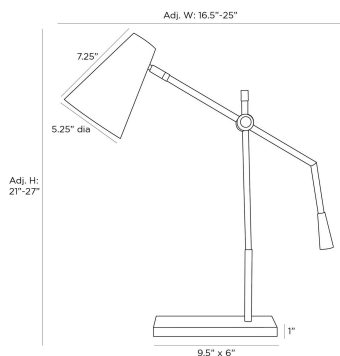

ARTERIOS

WAYNE DESK LAMP

PDC02
Antique Brass, Steel

Our Wayne suspension task lamp is designed with a conical shade in matte cream enamel and an articulating brass steel arm. The mod illuminator is accented with matching cream enamel, which caps the end of the arm and encircles the lamp's tubular frame at the top and at the base. The shade pivots, casting directional light where you need it.

APPEARANCE

Materials	Steel, Steel, Steel
Finishes	Antique Brass, Cream, White
Finish Will Vary	No
Top Coat/Sealant	Yes

DIMENSIONS

Overall	D: 6 in
Overall Adjustable	W: 16.5-25 in x H: 21-27 in
Foot Print	W: 9.5 in x D: 6 in
Base	W: 9.5 in x D: 6 in x H: 1 in
Shade	Dia: 5.25 in x H: 7.25 in

Certifications	Mexico, United States, Canada
Compliance	RoHS, UL/ETL

SHIPPING

Product Weight	10.0 lbs
Gross Weight 1	13.0 lbs
Shipping Box 1	W: 32.08 in x D: 8.46 in x H: 12.4 in

CONTRACT

Contract Suitability	Contract Suitable As Is
Tilt Test Degrees	10 Degrees