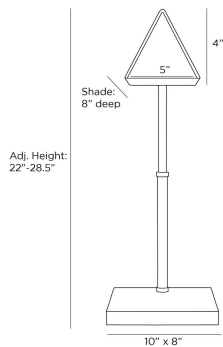

ARTERIOS

TYSON DESK LAMP

PDC03
Antique Brass, Steel

Our pharmacy-style Tyson table lamp makes a handsome addition in any library or living space. The task lamp is crafted with a pivoting, triangular shade that is clad in white leather and lined in a white lacquer finish. Leather is featured again, tightly wrapping the antique brass steel post and the rectangular base, creating texture and visual interest. A slice of white marble forms the lamp's rectangular brass base. Finish will vary.

APPEARANCE

Materials	Steel, Leather, Marble, Leather, Steel
Finishes	Antique Brass, White, White, White, White
Finish Will Vary	Yes
Top Coat/Sealant	Yes

DIMENSIONS

Overall	W: 13 in x D: 8 in
Overall Adjustable	H: 22-28.5 in
Foot Print	W: 10 in x D: 8 in
Base	W: 10 in x D: 8 in x H: 1 in
Shade	W: 5 in x D: 8 in x H: 4 in

WIRING

Wire Rating	Indoor Only
Cord	8 FT, Taupe Fabric, SPT-2
Socket	1, Type A - E26
Suggested Bulb Type	A19 LED ONLY
Switch	On Line, On/Off Rocker
Maximum Wattage	8.0
Voltage	110-120 V

CERTIFICATIONS & COMPLIANCY

Certifications	Mexico, United States, Canada
Compliance	RoHS, UL/ETL

SHIPPING

Product Weight	10.0 lbs
Gross Weight 1	12.2 lbs
Shipping Box 1	W: 24.4 in x D: 8.46 in x H: 13.77 in

CONTRACT

Contract Suitability	Contract Suitable As Is
Tilt Test Degrees	10 Degrees