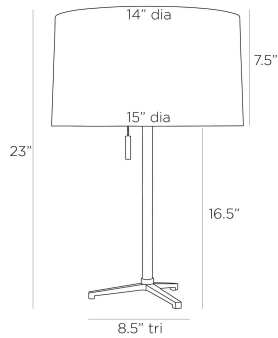

ARTERIOS

VALERIE DESK LAMP

PDC05-SH007
Natural, Rattan

The Valerie lamp exhibits a distinctive midcentury influence, with its simple, low-profile tripod design. Natural, matchstick rattan wraps the stem, imparting textural contrast and an artisanal edge against the bronze steel. A drum shade in white linen, lined in white cotton, and a cylindrical bronze finial complete the table lamp. Finish may vary.

APPEARANCE

Materials	Rattan, Steel, Steel
Finishes	Natural, Bronze, White
Finish Will Vary	Yes
Top Coat/Sealant	No

DIMENSIONS

Overall	Dia: 15.0 in x H: 23 in
Foot Print	W: 8.5 in x D: 8.5 in
Body	Dia: 1.0 in x H: 16.5 in
Finial	Dia: 1 in x H: 1 in
Shade Top	Dia: 14.0 in
Shade Side	H: 7.5 in
Shade Bottom	Dia: 15.0 in

WIRING

Wire Rating	Indoor Only
Cord	8 FT, Black Cloth, SPT-2
Socket	2, Type A - E26
Suggested Bulb Type	A19
Switch	At Socket, On/Off Pull Chain
Maximum Wattage	60.0
Voltage	110-120 V

CERTIFICATIONS & COMPLIANCY

Certifications	Middle East, European Union, United Kingdom, Australia, Mexico, United States, Canada
Compliance	RoHS, UL/ETL, CB

SHIPPING

Product Weight	4.0 lbs
Gross Weight 1	5.0 lbs
Gross Weight 2	5.0 lbs
Shipping Box 1	W: 23.62 in x D: 8.26 in x H: 10.43 in
Shipping Box 2	W: 9.5 in x D: 17.0 in x H: 17.0 in