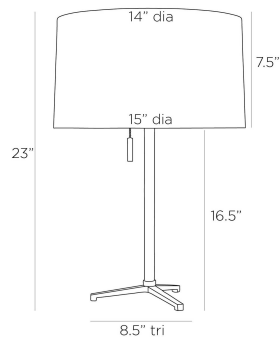

ARTERIOS

VALERIE DESK LAMP

PDC05-SH007
Natural, Rattan

The Valerie lamp exhibits a distinctive midcentury influence, with its simple, low-profile tripod design. Natural, matchstick rattan wraps the stem, imparting textural contrast and an artisanal edge against the bronze steel. A drum shade in white linen, lined in white cotton, and a cylindrical bronze finial complete the table lamp. Finish may vary.

APPEARANCE

Materials	Rattan, Steel, Steel
Finishes	Natural, Bronze, White
Finish Will Vary	Yes
Top Coat/Sealant	No

DIMENSIONS

Overall	Dia: 15.0 in x H: 23 in
Foot Print	W: 8.5 in x D: 8.5 in
Body	Dia: 1.0 in x H: 16.5 in
Finial	Dia: 1 in x H: 1 in
Shade Top	Dia: 14.0 in
Shade Side	H: 7.5 in
Shade Bottom	Dia: 15.0 in

WIRING

Wire Rating	Indoor Only
Cord	8 FT, Black Cloth, SPT-2
Socket	2, Type A - E26
Suggested Bulb Type	A19
Switch	At Socket, On/Off Pull Chain
Maximum Wattage	60.0
Voltage	110-120 V

CERTIFICATIONS & COMPLIANCY

Certifications	Middle East, European Union, United Kingdom, Australia, Mexico, United States, Canada
Compliance	RoHS, UL/ETL, CB

SHIPPING

Product Weight	4.0 lbs
Gross Weight 1	5.0 lbs
Gross Weight 2	5.0 lbs
Shipping Box 1	W: 23.62 in x D: 8.26 in x H: 10.43 in
Shipping Box 2	W: 9.5 in x D: 17.0 in x H: 17.0 in

ADDITIONAL INFO

Features	Sustainable

CONTRACT

Contract Suitability	Contract Suitable As Is
Tilt Test Degrees	10 Degrees

REPLACEMENT PARTS

PDC05FIN