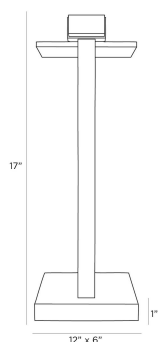

ARTERIOS

TWAIN DESK LAMP

PDC06
Antique Brass, Steel

The Twain table lamp is an example of masterful material mixing and exquisite detailing. This sleek, modern LED desk lamp is created in a L-shape silhouette, with a chattered antique brass stem and contrasting English bronze as the finish on the base. A plate of white alabaster forms a diffuser, casting soft surface illumination. The knurled, antique brass dimmer knob rests atop the base, adding embellishment and grip. Finish will vary.

APPEARANCE

Materials	Steel, Steel, Alabaster
Finishes	Antique Brass, English Bronze, White
Finish Will Vary	Yes
Top Coat/Sealant	Yes

DIMENSIONS

Overall	W: 12 in x D: 6 in x H: 17 in
Foot Print	W: 12 in x D: 6 in
Base	W: 12 in x D: 6 in x H: 1 in
Shade	W: 7.5 in x D: 6 in x H: 0.25 in