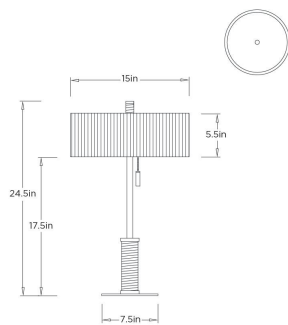

ARTERIOS

MIDDLEBURY DESK LAMP

PDC12 MIDDLEBURY LAMP

ARTERIOS