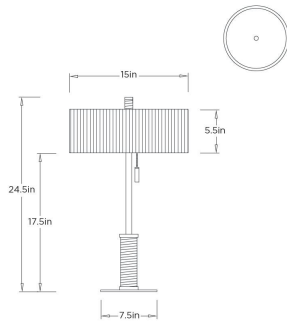

ARTERIOS

MIDDLEBURY DESK LAMP

PDC12 MIDDLEBURY LAMP

ARTERIOS