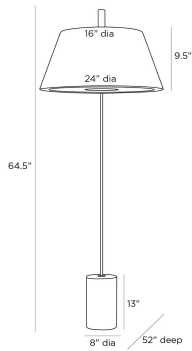

ARTERIOS

WALDING FLOOR LAMP

PFC04-SH001
English Bronze, Steel

A stylish accent in any space, the Walding floor lamp finds impact through form and materials. The streamlined task light is designed with a tapered off-white parchment shade, counterbalanced by a weighty base made from a column of natural travertine that sits atop a bronze disc plate. The components are united by a graceful, arched English bronze steel arm. Finish will vary.

APPEARANCE

Materials	Steel, Travertine, Parchment Paper
Finishes	English Bronze, Natural, Off-White
Finish Will Vary	Yes
Top Coat/Sealant	Yes

DIMENSIONS

Overall	W: 24 in x D: 52 in x H: 64.5 in
Foot Print	Dia: 13.0 in
Base	Dia: 8.0 in x H: 13 in
Shade Top	Dia: 16.0 in
Shade Side	H: 9.5 in
Shade Bottom	Dia: 24.0 in

WIRING

Wire Rating	Indoor Only
Cord	12 FT, Taupe Fabric, SPT-2
Socket	1, Type A - E26
Suggested Bulb Type	A19
Switch	On Line, Full Range Dimmer
Maximum Wattage	100.0
Voltage	110-120 V

CERTIFICATIONS & COMPLIANCY