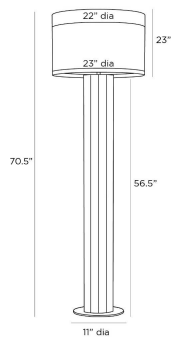

# ARTERIO RS

## WARNER FLOOR LAMP

PFC07-SH016  
Black, Resin

At home in modern or traditional environments alike, our Warner floor lamp is crafted as in a cluster of reed shapes forming a scalloped column in black resin. Bands of high-contrast antique brass steel embellish the column, also forming the disc base. The stately lamp is detailed with an antique brass sphere finial and a tapered off-white linen shade lined in off-white cotton. Finish will vary.

### DIMENSIONS

Overall	Dia: 23.0 in x H: 70.5 in
Foot Print	Dia: 11.0 in
Base	Dia: 11.0 in x H: 0.25 in
Body	Dia: 7.0 in x H: 56.5 in
Finial	Dia: 1 in x H: 1 in
Shade Top	Dia: 22.0 in
Harp Size	H: 11 in
Neck	Dia: 0.5 in x H: 2 in

### SHIPPING

Product Weight	67.0 lbs
Gross Weight 1	22.0 lbs
Gross Weight 2	5.0 lbs
Shipping Box 1	W: 61.0 in x D: 10.0 in x H: 15.4 in
Shipping Box 2	W: 15.0 in x D: 25.0 in x H: 25.0 in