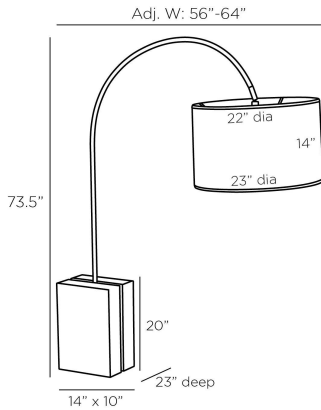

## BALI FLOOR LAMP

PFC13-SH034  
Antique Brass, Steel

A whimsical mix of materials adds impact to the modern floor lamp. A substantial base of walnut finished rubberwood is punctuated with bolts of antique brass. From its arching brass arm, a drum-shaped shade of white linen perfectly diffuses the light, making the Bali a sophisticated choice for any space. Finished with a black cloth cord. Full-range dimmer. Shade hangs on a pivot. Finish will vary.

### DIMENSIONS

Overall	D: 23 in x H: 73.5 in
Overall Adjustable	W: 56-64 in
Foot Print	W: 14 in x D: 10 in
Base	W: 14 in x D: 10 in x H: 20 in
Shade Top	Dia: 22.0 in
Shade Bottom	Dia: 23.0 in