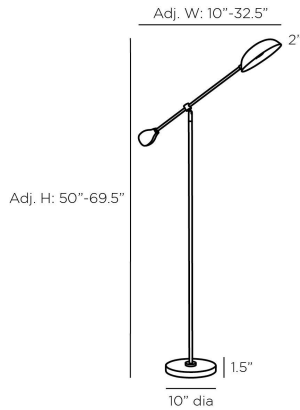

ARTERIO RS

ALARIC FLOOR LAMP

PFC15
Antique Brass, Steel

A contemporary take on the traditional floor lamp, the Alaric pairs pivoting arms of antique brass with contrast accents of black resin. Lacquered with an interior of purest white, the bud-shaped shade allows for perfect illumination. Designed with a round base of black marble to anchor it securely to the floor. The taupe cloth cord features an on/off switch. Finish will vary.

APPEARANCE

Materials	Steel, Marble
Finishes	Antique Brass, Black
Finish Will Vary	Yes
Top Coat/Sealant	Yes

DIMENSIONS

Overall	W: 32.5 in x D: 10 in x Dia: 10.0 in x H: 69.5 in
Overall Adjustable	W: 10-32.5 in x H: 50-69.5 in
Foot Print	Dia: 10.0 in
Base	Dia: 10.0 in x H: 1.5 in
Body	W: 32.5 in x D: 10 in x H: 50 in
Shade Side	H: 2 in
Shade Bottom	W: 8 in x D: 5 in

SHIPPING

Shipping Requirements	Truck Ship
Product Weight	15.6 lbs
Gross Weight 1	22.0 lbs
Shipping Box 1	W: 13.5 in x D: 13.5 in x H: 64.0 in

CONTRACT

Contract Suitability	Contract Suitable As Is
Tilt Test Degrees	10 Degrees