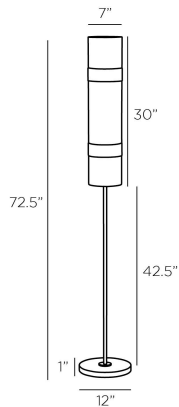

ARTERIO RS

BELTON FLOOR LAMP

PFC16
English Bronze, Steel

This essential piece offers a clean and contemporary update of a classic lantern shape. Anchored by a slender rod and chattered cuffs of English bronze, the unlined shade of white linen diffuses the light beautifully. Finished with a circular base of black marble and matching black cloth cord. Full-range dimmer. Finish will vary.

APPEARANCE

Materials	Steel, Marble, Linen
Finishes	English Bronze, Black, White
Finish Will Vary	Yes
Top Coat/Sealant	Yes

DIMENSIONS

Overall	Dia: 12.0 in x H: 72.5 in
Foot Print	Dia: 12.0 in
Base	Dia: 12.0 in x H: 1 in
Body	Dia: 1.0 in x H: 42.5 in
Finial	Dia: 5 in x H: 0.5 in
Shade Top	Dia: 7.0 in
Shade Side	H: 30 in
Shade Bottom	Dia: 7.0 in

SHIPPING

Product Weight	18.3 lbs
Gross Weight 1	25.0 lbs
Shipping Box 1	W: 9.1 in x D: 15.6 in x H: 47.0 in

CONTRACT

Contract Suitability	Contract Suitable As Is
Tilt Test Degrees	10 Degrees

REPLACEMENT PARTS