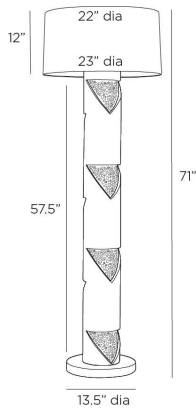

ARTERIOS

CRISTIANO FLOOR LAMP

PFC17-SH035
Ivory, Riverstone

Over-scaled and angular, the Cristiano delivers big details via its chiseled shape. Inspired by the columns found in ancient ruins, an ivory riverstone pillar is carved with abstract geometric shapes for texture. Balanced on a rounded base of bronze, it is accented with a classic off-white microfiber drum shade and bronze finial. Black cloth cord. Finish will vary.

APPEARANCE

Materials	Riverstone, Steel, Steel, Microfiber, Cotton
Finishes	Ivory, Bronze, Bronze, Off-White, Off-White
Finish Will Vary	Yes
Top Coat/Sealant	No

DIMENSIONS

Overall	Dia: 23.0 in x H: 71 in
Foot Print	Dia: 13.5 in
Base	Dia: 13.5 in x H: 2 in
Body	Dia: 7.0 in x H: 57.5 in
Finial	Dia: 1 in x H: 2 in
Shade Top	Dia: 22.0 in
Shade Side	H: 12 in
Shade Bottom	Dia: 23.0 in
Neck	Dia: 1.0 in x H: 2 in

WIRING

Wire Rating	Indoor Only
Cord	12 FT, Black Cloth, SPT-2
Socket	1, Type A - E26
Suggested Bulb Type	A19
Switch	On Line- Foot Switch, On/Off Foot Switch
Maximum Wattage	150.0
Voltage	110-120 V

CERTIFICATIONS & COMPLIANCY

CONTRACT

Contract Suitability	Contract Suitable As Is
Tilt Test Degrees	10 Degrees