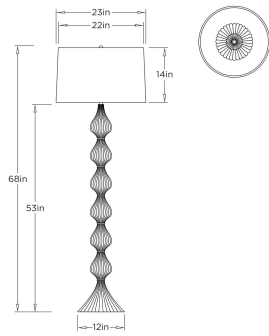

## NICOLE FLOOR LAMP

PFC23-860 NICOLE FLOOR LAMP

ARTERIOS

PFC23-860  
Ivory, Ricestone

Metal cuffs meet glamour in a stacked ivory riverstone composite base, where organic patterns are punctuated by antique brass-plated steel spacers that echo the polished hardware. Topped with an off-white linen drum shade lined in cotton, this sculptural lamp is anchored by a matching fluted base. Finish will vary.

### DIMENSIONS

Overall	Dia: 23.0 in x H: 68 in
Foot Print	Dia: 12.0 in
Body	Dia: 12.0 in x H: 53 in
Finial	Dia: 1 in x H: 1 in
Shade Top	W: 22 in
Shade Side	H: 14 in
Shade Bottom	W: 23 in
Harp Size	H: 11.5 in
Neck	Dia: 0.75 in x H: 2 in

### CONTRACT

Contract Suitability	Contract Suitable As Is
Tilt Test Degrees	10 Degrees