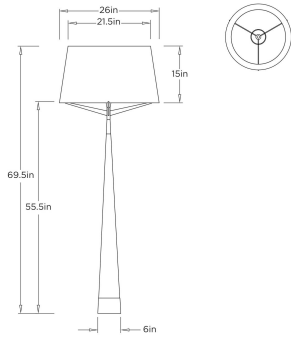

ELDEN FLOOR LAMP

PFC24-401 ELDEN FLOOR LAMP ARTERIOS

PFC24-401
Cadet Blue, Steel

A new interpretation of our Elden, this conical-shaped floor lamp in a bold cadet blue iron. Simple and modern, the base is accented with antique brass-plated iron hardware and topped with a unique spider-like frame that supports the white linen drum shade, lined in white cotton.

APPEARANCE

Materials	Steel, Iron, Linen, Cotton
Finishes	Cadet Blue, Antique Brass, White, White
Finish Will Vary	No
Top Coat/Sealant	Yes

DIMENSIONS

Overall	Dia: 27.0 in x H: 69 in
Foot Print	Dia: 6.0 in
Body	W: 21 in x D: 21 in x H: 55.5 in
Shade Top	Dia: 21.5 in
Shade Side	H: 15 in
Shade Bottom	Dia: 26.0 in

WIRING

Wire Rating	Indoor Only
Cord	12 FT, Black Cloth Cord, SPT-2
Socket	1, Type A - E26
Suggested Bulb Type	A19
Switch	On Line, On/Off Dial
Maximum Wattage	150.0
Voltage	110-120 V

CERTIFICATIONS & COMPLIANCY