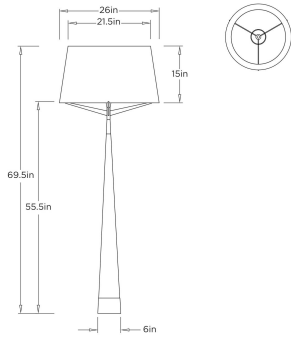

ELDEN FLOOR LAMP

PFC24-401 ELDEN FLOOR LAMP

ARTERIOS

PFC24-401
Cadet Blue, Steel

A new interpretation of our Elden, this conical-shaped floor lamp in a bold cadet blue iron. Simple and modern, the base is accented with antique brass-plated iron hardware and topped with a unique spider-like frame that supports the white linen drum shade, lined in white cotton.

APPEARANCE

Materials	Steel, Iron, Linen, Cotton
Finishes	Cadet Blue, Antique Brass, White, White
Finish Will Vary	No
Top Coat/Sealant	Yes

DIMENSIONS

Overall	Dia: 27.0 in x H: 69 in
Foot Print	Dia: 6.0 in
Body	W: 21 in x D: 21 in x H: 55.5 in
Shade Top	Dia: 21.5 in
Shade Side	H: 15 in
Shade Bottom	Dia: 26.0 in

WIRING

Wire Rating	Indoor Only
Cord	12 FT, Black Cloth Cord, SPT-2
Socket	1, Type A - E26
Suggested Bulb Type	A19
Switch	On Line, On/Off Dial
Maximum Wattage	150.0
Voltage	110-120 V

CERTIFICATIONS & COMPLIANCY