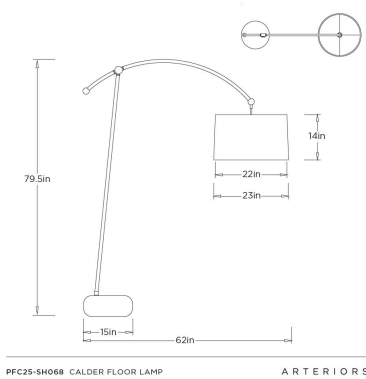

ARTERIOS

CALDER FLOOR LAMP

PFC25-SH068
English Bronze, Iron

Inspired by the balance of mobile art, the Calder Floor Lamp brings graceful movement to modern spaces. Its sweeping English bronze arm is anchored by a solid stone base, casting a warm, ambient glow with effortless sophistication.

APPEARANCE

Materials	Iron, Travertine, Linen, Cotton
Finishes	English Bronze, Travertine, Off-White, White
Finish Will Vary	Yes

DIMENSIONS

Overall	W: 62 in x D: 23 in x H: 79.5 in
Foot Print	Dia: 15 in
Base	D: 6.5 in x Dia: 15 in
Body	W: 52 in x D: 15 in x H: 72 in
Shade Top	Dia: 22 in
Shade Side	H: 14 in
Shade Bottom	Dia: 23 in
Neck	Dia: 3 in x H: 2 in

WIRING

Wire Rating	Indoor Only
Cord	10 FT, Taupe Fabric, SPT-2
Socket	1, Type A- E26, On/Off
Suggested Bulb Type	A19
Switch	On Line, On/Off Foot Switch
Maximum Wattage	100
Voltage	110-120 V

SHIPPING

Shipping Requirements	Truck Ship
Gross Weight 1	98.5 lbs
Gross Weight 2	14.3 lbs
Gross Weight 3	5 lbs
Shipping Box 1	W: 6.5 in x D: 23.5 in x H: 78 in
Shipping Box 2	W: 23 in x D: 23 in x H: 14 in
Shipping Box 3	W: 25 in x D: 25 in x H: 16 in

ADDITIONAL INFO

Features	Assembly Required

CONTRACT

Contract Suitability	Contract Suitable As Is
Tilt Test Degrees	12 Degrees