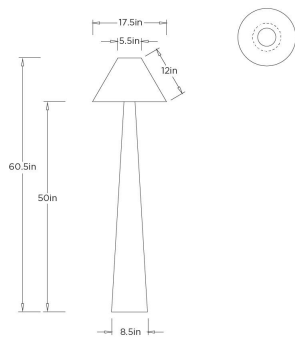

CHANELL FLOOR LAMP

PFC26 CHANELL FLOOR LAMP

ARTERIOS

PFC26
Faux Calacatta Viola, Iron

The Chanell Floor Lamp balances a slender, marble-inspired column with a softly tapered antique brass shade for a refined play of contrast and proportion. Its elongated silhouette adds quiet drama, while warm metal accents lend timeless appeal. Finished with antique brass hardware and a taupe cloth cord, this sculptural floor lamp brings understated luxury to living spaces, bedrooms, or hallways.

APPEARANCE

Materials	Iron, Iron, Brass
Finishes	Faux Calacatta Viola, Antique Brass, Antique Brass
Finish Will Vary	No
Top Coat/Sealant	No

DIMENSIONS

Overall	Dia: 17.5 in x H: 60.5 in
Foot Print	Dia: 8.5 in
Body	Dia: 8.5 in x H: 50 in
Shade Top	Dia: 5.5 in
Shade Side	H: 12 in
Shade Bottom	Dia: 17.5 in
Neck	Dia: 2 in x H: 2 in

WIRING

Wire Rating	Damp
Cord	12 FT, Taupe Fabric, SPT-2
Socket	1, Type A - E26
Suggested Bulb Type	A19
Switch	On Line, Full Range Dimmer
Maximum Wattage	150
Voltage	110-120 V

SHIPPING

Shipping Requirements	Truck Ship
Product Weight	27.6 lbs
Gross Weight 1	38.3 lbs
Shipping Box 1	W: 12 in x D: 12 in x H: 58 in
Shipping Box 2	W: 20.5 in x D: 20.5 in x H: 13 in