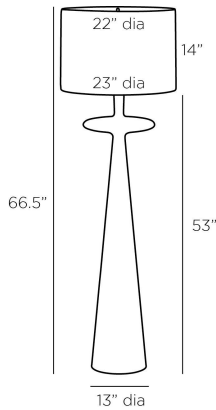

ARTERIOS

PUTNEY FLOOR LAMP

PFI04-SH031
Antique Brass, Aluminum

Inspired by the Putney lamp, we created a large-scale version. From each direction, its silhouette reveals three stacked rounded forms—a cylinder, a disc, and an elongated tapered coin base. Showcasing angular composition and balance, it has a mid-century feel with an updated take on the style via its cast aluminum in an antique brass finish. Topped with an off-white linen shade with off-white cotton lining. Clear silver cord and three-way rotary switch. Finish will vary.

APPEARANCE

Materials	Aluminum, Linen, Cotton
Finishes	Antique Brass, Off-White, Off-White
Harp Finish	Antique Brass
Finish Will Vary	Yes
Top Coat/Sealant	Yes

DIMENSIONS

Overall	Dia: 23.0 in x H: 66.5 in
Foot Print	Dia: 9.5 in
Body	Dia: 13.0 in x H: 53 in
Finial	Dia: 1 in x H: 1.5 in
Shade Top	Dia: 22.0 in
Shade Side	H: 14 in
Shade Bottom	Dia: 23.0 in
Harp Size	H: 11 in

WIRING

Wire Rating	Indoor Only
Socket	1, Type A - E26
Suggested Bulb Type	A19
Switch	At Socket, 3-Way Rotary
Maximum Wattage	150.0
Voltage	110-120 V

CERTIFICATIONS & COMPLIANCY

Certifications	Mexico, United States, Canada
Compliance	UL/ETL

SHIPPING

Shipping Requirements	Truck Ship
Product Weight	26.3 lbs
Gross Weight 1	33.0 lbs
Gross Weight 2	5.0 lbs
Shipping Box 1	W: 14.0 in x D: 14.0 in x H: 56.0 in
Shipping Box 2	W: 24.4 in x D: 24.4 in x H: 29.5 in

ADDITIONAL INFO

Features	Sustainable

CONTRACT

Contract Suitability	Contract Suitable As Is
Tilt Test Degrees	8 Degrees

REPLACEMENT PARTS

PFI04FIN