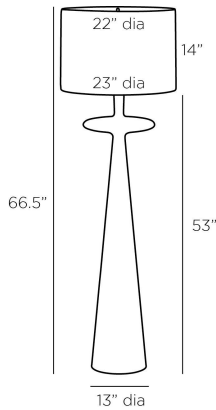

ARTERIOS

PUTNEY FLOOR LAMP

PFI04-SH031
Antique Brass, Aluminum

Inspired by the Putney lamp, we created a large-scale version. From each direction, its silhouette reveals three stacked rounded forms—a cylinder, a disc, and an elongated tapered coin base. Showcasing angular composition and balance, it has a mid-century feel with an updated take on the style via its cast aluminum in an antique brass finish. Topped with an off-white linen shade with off-white cotton lining. Clear silver cord and three-way rotary switch. Finish will vary.

APPEARANCE

Materials	Aluminum, Linen, Cotton
Finishes	Antique Brass, Off-White, Off-White
Harp Finish	Antique Brass
Finish Will Vary	Yes
Top Coat/Sealant	Yes

DIMENSIONS

Overall	Dia: 23.0 in x H: 66.5 in
Foot Print	Dia: 9.5 in
Body	Dia: 13.0 in x H: 53 in
Finial	Dia: 1 in x H: 1.5 in
Shade Top	Dia: 22.0 in
Shade Side	H: 14 in
Shade Bottom	Dia: 23.0 in
Harp Size	H: 11 in

SHIPPING

Shipping Requirements	Truck Ship
Product Weight	26.3 lbs
Gross Weight 1	33.0 lbs
Gross Weight 2	5.0 lbs
Shipping Box 1	W: 14.0 in x D: 14.0 in x H: 56.0 in
Shipping Box 2	W: 24.4 in x D: 24.4 in x H: 29.5 in

ADDITIONAL INFO

Features	Sustainable
----------	-------------

CONTRACT

Contract Suitability	Contract Suitable As Is
Tilt Test Degrees	8 Degrees

REPLACEMENT PARTS

PFI04FIN