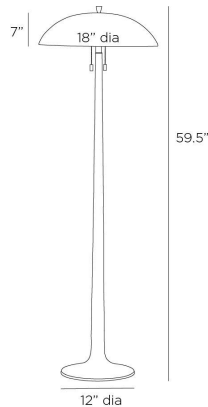

ARTERIOS

FLEETWOOD FLOOR LAMP

PFI14
Vintage Brass, Aluminum

This floor lamp's trumpet base and gong shape update a Space Age silhouette. This reinvented form of vintage brass-plated aluminum possesses a subtle iridescence. A vintage brass-plated iron dome shade delivers instant mood-setting illumination. Double pull chains and matching finial.

APPEARANCE

Materials	Aluminum, Iron
Finishes	Vintage Brass, Vintage Brass
Finish Will Vary	No
Top Coat/Sealant	Yes

DIMENSIONS

Overall	Dia: 18.0 in x H: 59.5 in
Foot Print	Dia: 12.0 in
Body	Dia: 12.0 in x H: 52 in
Finial	Dia: 1 in x H: 1 in
Shade Side	H: 7 in
Shade Bottom	Dia: 18.0 in
Neck	Dia: 1.0 in x H: 2 in

WIRING

Wire Rating	Indoor Only
Cord	12 FT, Clear/Silver, SPT-2
Socket	2, Type A - E26
Suggested Bulb Type	A19
Switch	At Socket, On/Off Pull Chain
Maximum Wattage	40.0
Voltage	110-120 V

CERTIFICATIONS & COMPLIANCY

CONTRACT

Contract Suitability	Contract Suitable As Is
Tilt Test Degrees	10 Degrees

REPLACEMENT PARTS

PFI14FIN
PFI14PIPE