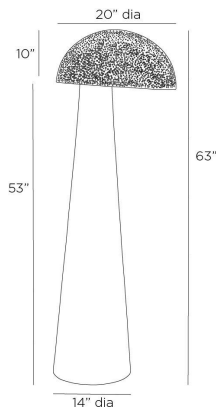

ARTERIO RS

HOFFMAN FLOOR LAMP

PFI16
Umber, Mango Wood

Inspired by a cascading waterfall, our dramatic shade is crafted of hammered antique brass-plated iron with an umber mango wood base. The hammered shade flows down the back of this floor lamp's tapered base with an antique brass inset detail, delivering a dramatic balance of form and function.

APPEARANCE

Materials	Mango Wood, Iron
Finishes	Umber, Hammered Antique Brass
Finish Will Vary	No
Top Coat/Sealant	Yes

DIMENSIONS

Overall	W: 23 in x D: 20 in x H: 63 in
Foot Print	Dia: 14.0 in
Body	Dia: 14.0 in x H: 53 in
Shade Side	H: 10 in
Shade Bottom	Dia: 20.0 in
Neck	Dia: 1.5 in x H: 7.25 in

WIRING

Wire Rating	Indoor Only
Cord	12 FT, Clear/Silver, SPT-2
Socket	1, Type A - E26
Suggested Bulb Type	A19
Switch	On Line, On/Off Foot Switch
Maximum Wattage	60.0
Voltage	110-120 V

CERTIFICATIONS & COMPLIANCY

CONTRACT

Contract Suitability	Contract Suitable As Is
Tilt Test Degrees	10 Degrees