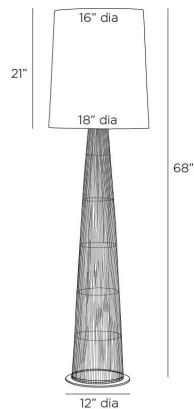

ARTERIO RS

FLORENCE FLOOR LAMP

PFS05-SH054
Black, Buri Midrib

Utilizing Old World techniques, we created a luxurious yet modern fixture from thin midrib buri sticks derived from Asian tropical palms. Reminiscent of traditional methods used in fishing baskets, the ombre finish ranges in hue from natural to deepest black, lending contemporary flair. Accented with antique brass-plated steel hardware, a bronze-plated steel base, and an oversized drum shade of putty microfiber. Finish will vary.

APPEARANCE

Materials	Buri Midrib, Buri Midrib, Steel, Microfiber
Finishes	Black, Natural, Bronze, Putty
Finish Will Vary	Yes
Top Coat/Sealant	Yes

DIMENSIONS

Overall	Dia: 18.0 in x H: 68 in
Foot Print	Dia: 12.0 in
Base	Dia: 12.0 in x H: 0.5 in
Body	Dia: 9.0 in x H: 50 in
Shade Top	Dia: 16.0 in
Shade Side	H: 21 in
Shade Bottom	Dia: 18.0 in
Neck	Dia: 2.0 in x H: 1.5 in

WIRING

Wire Rating	Indoor Only
Cord	10 FT, Black Cloth, SPT-2
Socket	1, Type A - E26
Suggested Bulb Type	A19
Switch	On Line, On/Off Foot Switch
Maximum Wattage	60.0
Voltage	110-120 V

CERTIFICATIONS & COMPLIANCY

Certifications	Middle East, European Union, United Kingdom, Australia, Mexico, United States, Canada
Compliance	RoHS, UL/ETL, CB

SHIPPING

Product Weight	13.0 lbs
Gross Weight 1	15.0 lbs
Gross Weight 2	5.0 lbs
Shipping Box 1	W: 55.0 in x D: 13.5 in x H: 13.5 in
Shipping Box 2	W: 22.5 in x D: 19.3 in x H: 19.3 in