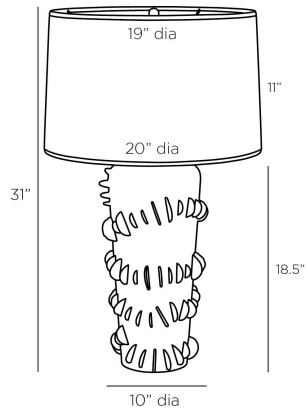

ARTERIO RS

BEATRIX TABLE LAMP

PTC11-SH021
Ivory Crackle, Ceramic

Inspired by the free-form lines of aquatic plants and natural coral, the Beatrix is crafted of ivory ceramic with a crackle finish. Hand-applied "fins" add textural interest to the base, while its ivory drum shade is detailed with a matching ceramic finial. Antique brass hardware, clear silver cord, and three-way rotary switch. Finish will vary.

APPEARANCE

Materials	Ceramic, Steel, Microfiber, Microfiber
Finishes	Ivory Crackle, Antique Brass, Ivory, Ivory
Harp Finish	Antique Brass
Finish Will Vary	Yes
Top Coat/Sealant	No

DIMENSIONS

Overall	Dia: 20.0 in x H: 31 in
Foot Print	Dia: 6.0 in
Body	Dia: 10.0 in x H: 18.5 in
Finial	Dia: 1 in x H: 1 in
Shade Top	Dia: 19.0 in
Shade Side	H: 11 in
Shade Bottom	Dia: 20.0 in
Harp Size	H: 9 in
Neck	Dia: 1.0 in x H: 2 in

WIRING

Wire Rating	Indoor Only
Socket	1, Type A - E26
Suggested Bulb Type	A19
Switch	At Socket, 3-Way Rotary
Maximum Wattage	150.0
Voltage	110-120 V

CERTIFICATIONS & COMPLIANCY

Certifications	Middle East, European Union, United Kingdom, Australia, Mexico, United States, Canada
Compliance	RoHS, UL/ETL, CB

SHIPPING

Product Weight	13.1 lbs
Gross Weight 1	20.0 lbs
Gross Weight 2	5.0 lbs
Shipping Box 1	W: 12.0 in x D: 12.0 in x H: 20.0 in
Shipping Box 2	W: 21.5 in x D: 21.5 in x H: 29.0 in

CONTRACT

Contract Suitability	Contract Suitable As Is
Tilt Test Degrees	8 Degrees