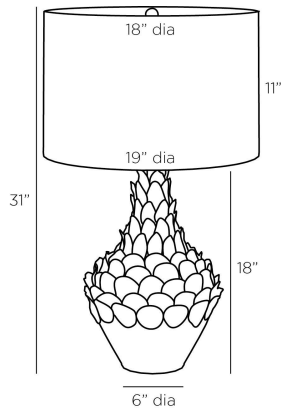

ARTERIO RS

AEGON TABLE LAMP

PTC12-690
Ocean Reactive, Ceramic

Sculpted to recall organic forms, the Aegon makes a hand-crafted statement. "Leaves" of ceramic inspired by an artichoke are set in a reactive glaze in shades from the ocean depths, culminating in an antique brass finished support and ivory microfiber shade lined in off-white cotton. Matching ceramic finial, clear silver cord, and three-way rotary switch. Finish will vary.

APPEARANCE

Materials	Ceramic, Steel, Microfiber, Cotton
Finishes	Ocean Reactive, Antique Brass, Ivory, Off-White
Harp Finish	Antique Brass
Finish Will Vary	Yes
Top Coat/Sealant	No

DIMENSIONS

Overall	Dia: 19.0 in x H: 31 in
Foot Print	Dia: 6.0 in
Body	Dia: 13.0 in x H: 18 in
Finial	Dia: 1 in x H: 1 in
Shade Top	Dia: 18.0 in
Shade Side	H: 11 in
Shade Bottom	Dia: 19.0 in
Harp Size	H: 9 in
Neck	Dia: 1.0 in x H: 4 in

SHIPPING

Product Weight	16.7 lbs
Gross Weight 1	23.0 lbs
Gross Weight 2	5.0 lbs
Shipping Box 1	W: 14.0 in x D: 14.0 in x H: 20.0 in
Shipping Box 2	W: 23 in x D: 23 in x H: 14 in

CONTRACT

Contract Suitability	Contract Suitable As Is
Tilt Test Degrees	10 Degrees