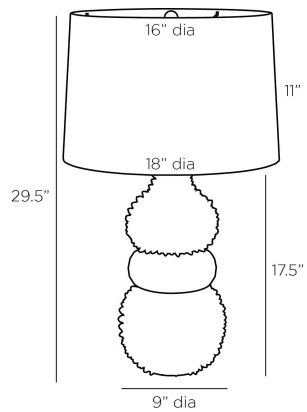

ARTERIOS

BASILIO TABLE LAMP

PTC13-SH024
Ivory Crackle, Ceramic

Sophisticated in finish and texture, the Basilio is inspired by the spiky surface of a sea urchin. Its unconventional façade is glazed in both an ivory crackle and gunmetal ceramic with antique brass detailing. An antiqued brass support holds an ivory drum shade. Matching gunmetal ceramic finial, clear silver cord, and three-way rotary switch. Finish will vary.

APPEARANCE

Materials	Ceramic, Ceramic, Steel, Microfiber, Cotton
Finishes	Ivory Crackle, Gun Metal, Antique Brass, Ivory, Off-White
Finish Will Vary	Yes
Top Coat/Sealant	No

DIMENSIONS

Overall	Dia: 18.0 in x H: 29.5 in
Foot Print	Dia: 6.0 in
Body	Dia: 9.0 in x H: 17.5 in
Shade Top	Dia: 16.0 in
Shade Side	H: 11 in
Shade Bottom	Dia: 18.0 in
Neck	Dia: 1.0 in x H: 2 in

WIRING

Wire Rating	Indoor Only
Socket	1, Type A - E26
Suggested Bulb Type	A19
Switch	At Socket, 3-Way Rotary
Maximum Wattage	150.0
Voltage	110-120 V

CERTIFICATIONS & COMPLIANCY

Certifications	Mexico, United States, Canada
Compliance	UL/ETL

SHIPPING

Product Weight	11.6 lbs
Gross Weight 1	18.0 lbs
Gross Weight 2	5 lbs
Shipping Box 1	W: 13.0 in x D: 13.0 in x H: 20.0 in
Shipping Box 2	W: 19.3 in x D: 19.3 in x H: 34.7 in

CONTRACT

Contract Suitability	Contract Suitable As Is
Tilt Test Degrees	10 Degrees