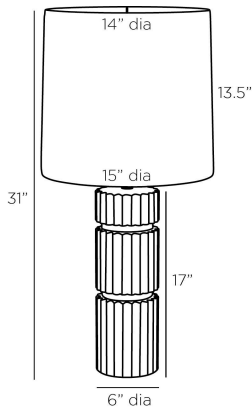

ARTERIOS

ANNIKA TABLE LAMP

PTC14-SH018
Ocean Reactive, Ceramic

Sculpted in ceramic and finished in a ocean-reactive glaze, the Annika's textural fluting is reminiscent of mechanical gears. Accented with an antique brass finished support and an off-white linen drum shade, it delivers the perfect marriage of industrial and modern design. Matching ocean ceramic finial, clear silver cord, and three-way rotary switch. Finish will vary.

APPEARANCE

Materials	Ceramic, Steel, Linen, Cotton
Finishes	Ocean Reactive, Antique Brass, Off-White, Off-White
Harp Finish	Antique Brass
Finish Will Vary	Yes
Top Coat/Sealant	No

DIMENSIONS

Overall	Dia: 15.0 in x H: 31 in
Foot Print	Dia: 6.0 in
Body	Dia: 6.0 in x H: 17 in
Finial	Dia: 1 in x H: 1 in
Shade Top	Dia: 14.0 in
Shade Side	H: 13.5 in
Shade Bottom	Dia: 15.0 in
Harp Size	H: 10 in
Neck	Dia: 1.0 in x H: 2 in

WIRING

Wire Rating	Indoor Only
Socket	1, Type A - E26
Suggested Bulb Type	A19
Switch	At Socket, 3-Way Rotary
Maximum Wattage	150.0
Voltage	110-120 V

CERTIFICATIONS & COMPLIANCY

Certifications	Mexico, United States, Canada
Compliance	UL/ETL

SHIPPING

Product Weight	9.0 lbs
Gross Weight 1	16.0 lbs
Gross Weight 2	5.0 lbs
Shipping Box 1	W: 8.0 in x D: 8.0 in x H: 20.0 in
Shipping Box 2	W: 16.5 in x D: 16.5 in x H: 34.0 in

CONTRACT

Contract Suitability	Contract Suitable As Is
Tilt Test Degrees	8 Degrees

REPLACEMENT PARTS

PTC14FIN