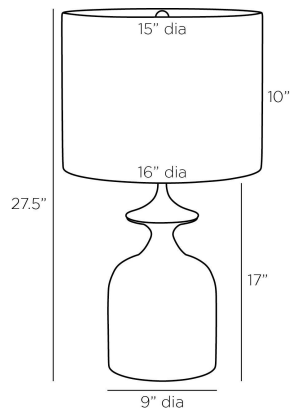

## BRIDGEPORT TABLE LAMP

PTC15-SH027  
Sand, Faux Travertine

Inspired by the shape of a tulip, the Bridgeport is updated in a modern mix of materials. A base of faux travertine in a neutral sand shade curves elegantly to embrace an English bronze detail. Its drum shade of off-white linen with off-white cotton lining is anchored with a matching sphere of English bronze. Taupe cloth cord and three-way rotary switch. Finish will vary.

### DIMENSIONS

Overall	Dia: 16.0 in x H: 27.5 in
Foot Print	Dia: 9.0 in
Body	Dia: 9.0 in x H: 17 in
Finial	Dia: 1 in x H: 1 in
Shade Top	Dia: 15.0 in
Shade Side	H: 10 in
Shade Bottom	Dia: 16.0 in
Harp Size	H: 8.5 in

### SHIPPING

Product Weight	19.1 lbs
Gross Weight 1	26.0 lbs
Gross Weight 2	5.0 lbs
Shipping Box 1	W: 12.8 in x D: 12.8 in x H: 24.0 in
Shipping Box 2	W: 17.5 in x D: 17.5 in x H: 34.0 in