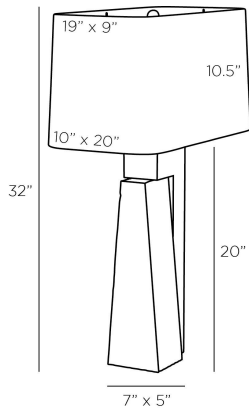

ARTERIOS

BRIARWOOD TABLE LAMP

PTC17-429
Charcoal, Ricestone

Powerful shapes of charcoal ricestone composite and English bronze-finished steel converge to create a contemporary sculpture for your home. Accented with a rectangular drum shade of off-white microfiber lined in cotton, its masculine lines enervate any surface. Topped with an English bronze finial and finished with a black cloth cord. Three-way rotary switch. Finish will vary.

APPEARANCE

Materials	Ricestone, Steel, Microfiber, Cotton
Finishes	Charcoal, English Bronze, Off-White, Off-White
Harp Finish	Antique Brass
Finish Will Vary	Yes
Top Coat/Sealant	Yes

DIMENSIONS

Overall	W: 20 in x D: 10 in x H: 32 in
Foot Print	W: 7 in x D: 5 in
Body	D: 5 in x H: 20 in
Finial	Dia: 1 in x H: 1 in
Shade Top	W: 19 in x D: 9 in
Shade Side	H: 10.5 in
Shade Bottom	W: 20 in x D: 10 in
Harp Size	H: 9 in
Neck	Dia: 1.0 in x H: 2 in

SHIPPING

Product Weight	15.6 lbs
Gross Weight 1	22.0 lbs
Gross Weight 2	5 lbs
Shipping Box 1	W: 9.0 in x D: 11.0 in x H: 29.5 in
Shipping Box 2	W: 14 in x D: 24 in x H: 15 in

CONTRACT

Contract Suitability	Contract Suitable As Is
Tilt Test Degrees	8 Degrees