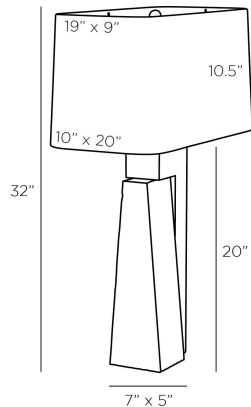

ARTERIOS

BRIARWOOD TABLE LAMP

PTC17-429
Charcoal, Ricestone

Powerful shapes of charcoal ricestone composite and English bronze-finished steel converge to create a contemporary sculpture for your home. Accented with a rectangular drum shade of off-white microfiber lined in cotton, its masculine lines enervate any surface. Topped with an English bronze finial and finished with a black cloth cord. Three-way rotary switch. Finish will vary.

APPEARANCE

Materials	Ricestone, Steel, Microfiber, Cotton
Finishes	Charcoal, English Bronze, Off-White, Off-White
Harp Finish	Antique Brass
Finish Will Vary	Yes
Top Coat/Sealant	Yes

DIMENSIONS

Overall	W: 20 in x D: 10 in x H: 32 in
Foot Print	W: 7 in x D: 5 in
Body	D: 5 in x H: 20 in
Finial	Dia: 1 in x H: 1 in
Shade Top	W: 19 in x D: 9 in
Shade Side	H: 10.5 in
Shade Bottom	W: 20 in x D: 10 in
Harp Size	H: 9 in
Neck	Dia: 1.0 in x H: 2 in

SHIPPING

Product Weight	15.6 lbs
Gross Weight 1	22.0 lbs
Gross Weight 2	5 lbs
Shipping Box 1	W: 9.0 in x D: 11.0 in x H: 29.5 in
Shipping Box 2	W: 14 in x D: 24 in x H: 15 in

CONTRACT

Contract Suitability	Contract Suitable As Is
Tilt Test Degrees	8 Degrees