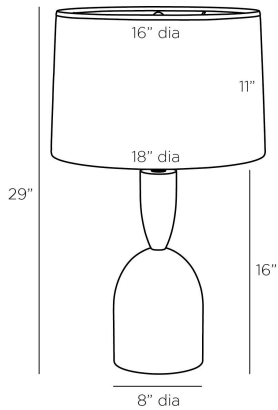

ARTERIOS

BRIGHTON TABLE LAMP

PTC24-252
White, Alabaster

Geometric forms of alabaster balance atop one another to create a feminine silhouette. The Brighton's stacked base culminates in a tapered shade of off-white linen lined in matching cotton. An antique brass finished finial keeps it secure. Taupe cloth cord and three-way rotary switch. Finish will vary.

APPEARANCE

Materials	Alabaster, Steel, Linen, Cotton
Finishes	White, Antique Brass, Off-White, Off-White
Harp Finish	Antique Brass
Finish Will Vary	Yes
Top Coat/Sealant	Yes

DIMENSIONS

Overall	Dia: 18.0 in x H: 29 in
Foot Print	Dia: 8.0 in
Body	Dia: 8.0 in x H: 16 in
Finial	Dia: 1 in x H: 1 in
Shade Top	Dia: 16.0 in
Shade Side	H: 11 in
Shade Bottom	Dia: 18.0 in
Harp Size	H: 9.5 in
Neck	H: 2 in

WIRING

Wire Rating	Indoor Only
Socket	1, Type A - E26
Suggested Bulb Type	A19
Switch	At Socket, 3-Way Rotary
Maximum Wattage	150.0
Voltage	110-120 V

CERTIFICATIONS & COMPLIANCY

Certifications	Middle East, European Union, United Kingdom, Australia, Mexico, United States, Canada
Compliance	RoHS, UL/ETL, CB

SHIPPING

Product Weight	35.1 lbs
Gross Weight 1	42.0 lbs
Gross Weight 2	3 lbs
Shipping Box 1	W: 12.5 in x D: 12.5 in x H: 25.5 in
Shipping Box 2	W: 20 in x D: 20 in x H: 13 in

CONTRACT

Contract Suitability	Contract Suitable As Is
Tilt Test Degrees	10 Degrees