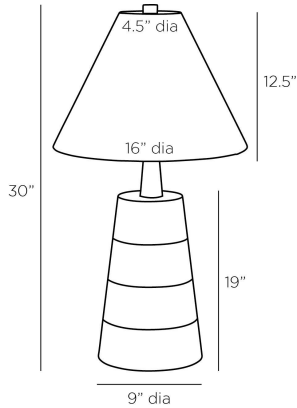

ARTERIOS

YURI TABLE LAMP

PTC27
Natural, Cork

A tapered shade and base of natural cork makes our modern Yuri authentically chic. Clean lines recall the best of contemporary design. Finished with an English bronze post, taupe cloth cord and three-way rotary switch. Finish will vary.

APPEARANCE

Materials	Cork, Steel
Finishes	Natural, English Bronze
Finish Will Vary	Yes
Top Coat/Sealant	No

DIMENSIONS

Overall	Dia: 16.0 in x H: 30 in
Foot Print	Dia: 9.0 in
Body	Dia: 9.0 in x H: 19 in
Finial	Dia: 1 in x H: 1 in
Shade Top	Dia: 4.5 in
Shade Side	H: 12.5 in
Shade Bottom	Dia: 16.0 in
Harp Size	H: 9 in
Neck	Dia: 1.0 in x H: 1 in

WIRING

Wire Rating	Indoor Only
Socket	1, Type A - E26
Suggested Bulb Type	A19
Switch	At Socket, 3-Way Rotary
Maximum Wattage	150.0
Voltage	110-120 V

CERTIFICATIONS & COMPLIANCY

Certifications	Middle East, European Union, United Kingdom, Australia, Mexico, United States, Canada
Compliance	RoHS, UL/ETL, CB

SHIPPING

Product Weight	7.4 lbs
Gross Weight 1	14.0 lbs
Shipping Box 1	W: 12.5 in x D: 26.5 in x H: 24.0 in

CONTRACT

Contract Suitability	Contract Suitable As Is
Tilt Test Degrees	10 Degrees

REPLACEMENT PARTS