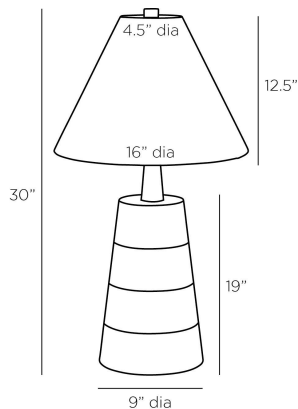

ARTERIOS

YURI TABLE LAMP

PTC27
Natural, Cork

A tapered shade and base of natural cork makes our modern Yuri authentically chic. Clean lines recall the best of contemporary design. Finished with an English bronze post, taupe cloth cord and three-way rotary switch. Finish will vary.

APPEARANCE

Materials	Cork, Steel
Finishes	Natural, English Bronze
Finish Will Vary	Yes
Top Coat/Sealant	No

DIMENSIONS

Overall	Dia: 16.0 in x H: 30 in
Foot Print	Dia: 9.0 in
Body	Dia: 9.0 in x H: 19 in
Finial	Dia: 1 in x H: 1 in
Shade Top	Dia: 4.5 in
Shade Side	H: 12.5 in
Shade Bottom	Dia: 16.0 in
Harp Size	H: 9 in
Neck	Dia: 1.0 in x H: 1 in

WIRING

Wire Rating	Indoor Only
Socket	1, Type A - E26
Suggested Bulb Type	A19
Switch	At Socket, 3-Way Rotary
Maximum Wattage	150.0
Voltage	110-120 V

CERTIFICATIONS & COMPLIANCY

Certifications	Middle East, European Union, United Kingdom, Australia, Mexico, United States, Canada
Compliance	RoHS, UL/ETL, CB

SHIPPING

Product Weight	7.4 lbs
Gross Weight 1	14.0 lbs
Shipping Box 1	W: 12.5 in x D: 26.5 in x H: 24.0 in

CONTRACT

Contract Suitability	Contract Suitable As Is
Tilt Test Degrees	10 Degrees

REPLACEMENT PARTS