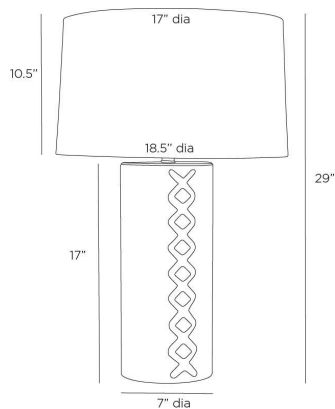

ARTERIOS

DIMAGGIO TABLE LAMP

PTC30-167
Glacial Reactive, Ceramic

Fashionably inspired by lacing and whipstitching, the detail of this ceramic column is enhanced by a glacial reactive glaze that pools and flows across the surface. Polished nickel hardware, an ivory microfiber drum shade, and matching ceramic finial complete the stylish silhouette. Clear silver cord. Finish will vary.

APPEARANCE

Materials	Ceramic, Steel, Microfiber, Cotton
Finishes	Glacial Reactive, Polished Nickel, Ivory, Off-White
Finish Will Vary	Yes
Top Coat/Sealant	No

DIMENSIONS

Overall	Dia: 18.5 in x H: 29 in
Foot Print	Dia: 7.0 in
Body	Dia: 7.0 in x H: 17 in
Finial	Dia: 1.5 in x H: 1.5 in
Shade Top	Dia: 17.0 in
Shade Side	H: 10.5 in
Shade Bottom	Dia: 18.5 in
Harp Size	H: 8.5 in
Neck	Dia: 1.0 in x H: 2 in

WIRING

Wire Rating	Indoor Only
Cord	10 FT, Clear/Silver, SPT-2
Socket	1, Type A - E26
Suggested Bulb Type	A19
Switch	At Socket, 3-Way Rotary
Maximum Wattage	150.0
Voltage	110-120 V

CERTIFICATIONS & COMPLIANCY

Certifications	Middle East, European Union, United Kingdom, Mexico, United States, Canada
Compliance	RoHS, UL/ETL, CB

SHIPPING

Product Weight	9.4 lbs
Gross Weight 1	15.0 lbs
Gross Weight 2	5.0 lbs
Shipping Box 1	W: 18.9 in x D: 18.9 in x H: 19.7 in
Shipping Box 2	W: 20 in x D: 19 in x H: 13 in