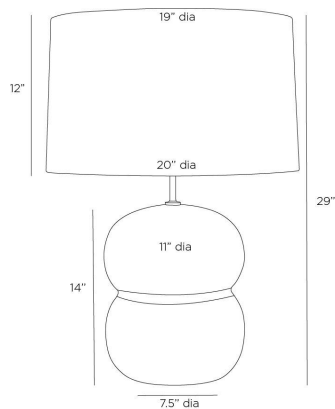

ARTERIO RS

EGRET LAMP

PTC31-SH048
Platinum Crackle, Ceramic

Like speckled eggs in a nest, this stacked form possesses an intriguing platinum crackled finish. Organic in appeal, the substantial ceramic Egret is accented with antique brass hardware, an ivory microfiber drum shade and a matching ceramic finial. Clear silver cord. Finish will vary.

APPEARANCE

Materials	Ceramic, Steel, Microfiber
Finishes	Platinum Crackle, Antique Brass, Ivory
Finish Will Vary	Yes
Top Coat/Sealant	No

DIMENSIONS

Overall	Dia: 20.0 in x H: 29 in
Foot Print	Dia: 7.5 in
Body	Dia: 11.0 in x H: 14 in
Finial	Dia: 1 in x H: 1 in
Shade Top	Dia: 19.0 in
Shade Side	H: 12 in
Shade Bottom	Dia: 20.0 in
Neck	Dia: 0.5 in x H: 6 in

WIRING

Wire Rating	Indoor Only
Cord	10 FT, Clear/Silver, SPT-2
Socket	1, Type A - E26
Suggested Bulb Type	A19
Switch	At Socket, 3-Way Rotary
Maximum Wattage	150.0
Voltage	110-120 V

CERTIFICATIONS & COMPLIANCY

Certifications	Mexico, United States, Canada
Compliance	UL/ETL

SHIPPING

Product Weight	14.2 lbs
Gross Weight 1	20.0 lbs
Gross Weight 2	5.0 lbs
Shipping Box 1	W: 13.0 in x D: 26.0 in x H: 16.5 in
Shipping Box 2	W: 21.26 in x D: 21.26 in x H: 29.92 in

CONTRACT

Contract Suitability	Contract Suitable As Is
Tilt Test Degrees	10 Degrees