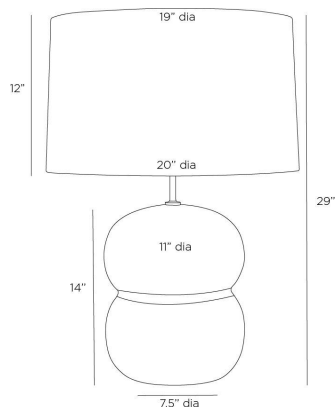

ARTERIO RS

EGRET TABLE LAMP

PTC31-SH048
Platinum Crackle, Ceramic

Like speckled eggs in a nest, this stacked form possesses an intriguing platinum crackled finish. Organic in appeal, the substantial ceramic Egret is accented with antique brass hardware, an ivory microfiber drum shade and a matching ceramic finial. Clear silver cord. Finish will vary.

APPEARANCE

Materials	Ceramic, Steel, Microfiber
Finishes	Platinum Crackle, Antique Brass, Ivory
Finish Will Vary	Yes
Top Coat/Sealant	No

DIMENSIONS

Overall	Dia: 20.0 in x H: 29 in
Foot Print	Dia: 7.5 in
Body	Dia: 11.0 in x H: 14 in
Finial	Dia: 1 in x H: 1 in
Shade Top	Dia: 19.0 in
Shade Side	H: 12 in
Shade Bottom	Dia: 20.0 in
Neck	Dia: 0.5 in x H: 6 in

WIRING

Wire Rating	Indoor Only
Cord	10 FT, Clear/Silver, SPT-2
Socket	1, Type A - E26
Suggested Bulb Type	A19
Switch	At Socket, 3-Way Rotary
Maximum Wattage	150.0
Voltage	110-120 V

CERTIFICATIONS & COMPLIANCY

Certifications	Mexico, United States, Canada
Compliance	UL/ETL

SHIPPING

Product Weight	14.2 lbs
Gross Weight 1	20.0 lbs
Gross Weight 2	5.0 lbs
Shipping Box 1	W: 13.0 in x D: 26.0 in x H: 16.5 in
Shipping Box 2	W: 21.26 in x D: 21.26 in x H: 29.92 in