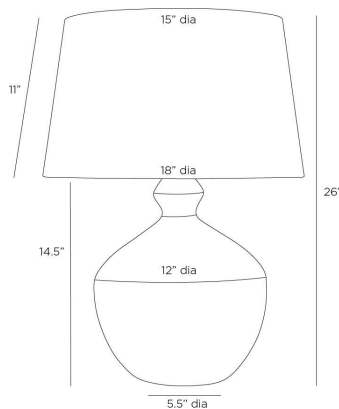

ARTERIOS

CLEMENTINE TABLE LAMP

PTC32-591
Icy Morn, Ceramic

With an exaggerated base and minimized top, the Clementine is a refresh of the classic gourd lamp. The sinuous lines of this ceramic essential are glazed in a soothing, icy morn hue. Finished with a matching ceramic finial, off-white microfiber drum shade, and antique brass hardware. Clear silver cord. Finish will vary.

APPEARANCE

Materials	Ceramic, Steel, Microfiber, Cotton
Finishes	Icy Morn, Antique Brass, Off-White, Off-White
Finish Will Vary	Yes
Top Coat/Sealant	No

DIMENSIONS

Overall	Dia: 18.0 in x H: 26 in
Foot Print	Dia: 5.5 in
Body	Dia: 12.0 in x H: 14.5 in
Finial	Dia: 1.5 in x H: 1.5 in
Shade Top	Dia: 15.0 in
Shade Side	H: 11 in
Shade Bottom	Dia: 18.0 in
Harp Size	H: 9 in
Neck	Dia: 1.0 in x H: 1 in

WIRING

Wire Rating	Indoor Only
Cord	10 FT, Clear/Silver, SPT-2
Socket	1, Type A - E26
Suggested Bulb Type	A19
Switch	At Socket, 3-Way Rotary
Maximum Wattage	150.0
Voltage	110-120 V

CERTIFICATIONS & COMPLIANCY

Certifications	Middle East, European Union, United Kingdom, Australia, Mexico, United States, Canada
Compliance	RoHS, UL/ETL, CB

SHIPPING

Product Weight	10.3 lbs
Gross Weight 1	15.0 lbs
Gross Weight 2	5.0 lbs
Shipping Box 1	W: 14.2 in x D: 28.0 in x H: 16.9 in
Shipping Box 2	W: 20 in x D: 20 in x H: 13 in