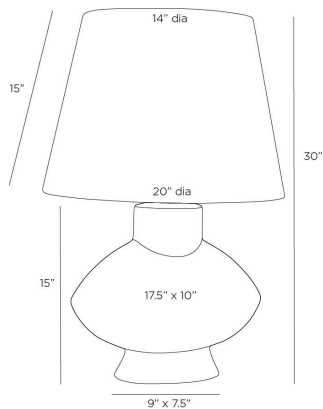

ARTERIOS

GINN TABLE LAMP

PTC33-103
Pebble Reactive, Ceramic

Glazed in an updated finish, the Ginn's pebble reactive glaze results in a one-of-a-kind fixture. A brown irregular drip line highlights the irregular urn shape and is even more impactful when illuminated. This ceramic vessel is finished in an off-white linen drum shade and antique brass hardware with a matching ceramic finial. Clear silver cord. Finish will vary.

APPEARANCE

Materials	Ceramic, Steel, Linen, Cotton
Finishes	Pebble Reactive, Antique Brass, Off-White, Off-White
Finish Will Vary	Yes
Top Coat/Sealant	No

DIMENSIONS

Overall	Dia: 20.0 in x H: 30 in
Foot Print	W: 9 in x D: 7.5 in
Body	W: 17.5 in x D: 10 in x H: 14.5 in
Finial	Dia: 1 in x H: 1 in
Shade Top	Dia: 14.0 in
Shade Side	H: 15 in
Shade Bottom	Dia: 20.0 in
Harp Size	H: 8.5 in
Neck	Dia: 1.0 in x H: 1 in

WIRING

Wire Rating	Indoor Only
Cord	10 FT, Clear/Silver, SPT-2
Socket	1, Type A - E26
Suggested Bulb Type	A19
Switch	At Socket, 3-Way Rotary
Maximum Wattage	150.0
Voltage	110-120 V

CERTIFICATIONS & COMPLIANCY

Certifications	Mexico, United States, Canada
Compliance	UL/ETL

SHIPPING

Product Weight	15.3 lbs
Gross Weight 1	20.0 lbs
Gross Weight 2	5.0 lbs
Shipping Box 1	W: 18.5 in x D: 25.6 in x H: 16.9 in
Shipping Box 2	W: 21.3 in x D: 21.3 in x H: 19 in

CONTRACT

Contract Suitability	Contract Suitable As Is
Tilt Test Degrees	10 Degrees