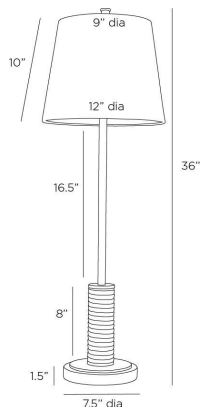

ARTERIOS

CONWAY LAMP

PTC36
English Bronze, Steel

Fine cognac leatherworking and a taller silhouette makes the Conway ideal for a gentleman's lounge, console, or buffet. Both masculine and modern, this English bronze frame is anchored to a base of white marble for a sophisticated contrast. White linen drum shade and taupe cloth cord.

APPEARANCE

Materials	Steel, Marble, Leather, Linen
Finishes	English Bronze, White, Cognac, White
Finish Will Vary	No
Top Coat/Sealant	No

DIMENSIONS

Overall	Dia: 12.0 in x H: 36 in
Foot Print	Dia: 7.5 in
Base	Dia: 7.5 in x H: 1.5 in
Body	Dia: 3.0 in x H: 8 in
Finial	Dia: 1 in x H: 1.5 in
Shade Top	Dia: 9.0 in
Shade Side	H: 10 in
Shade Bottom	Dia: 12.0 in
Neck	Dia: 1.0 in x H: 16.5 in

WIRING

Wire Rating	Indoor Only
Cord	8 FT, Taupe Fabric, SPT-2
Socket	1, Type A - E26
Suggested Bulb Type	A19
Switch	At Socket, 3-Way Rotary
Maximum Wattage	100.0
Voltage	110-120 V

CERTIFICATIONS & COMPLIANCY

Certifications	Middle East, European Union, United Kingdom, Australia, Mexico, United States, Canada
Compliance	RoHS, UL/ETL, CB

SHIPPING

Product Weight	8.6 lbs
Gross Weight 1	12.0 lbs
Gross Weight 2	5.0 lbs
Shipping Box 1	W: 9.64 in x D: 9.84 in x H: 31.75 in
Shipping Box 2	W: 12.4 in x D: 12.4 in x H: 10.43 in