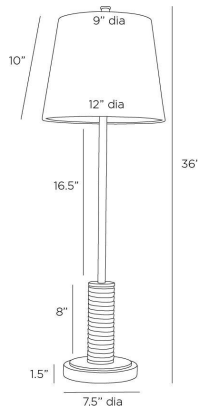

ARTERIOS

CONWAY TABLE LAMP

PTC36
English Bronze, Steel

Fine cognac leatherworking and a taller silhouette makes the Conway ideal for a gentleman's lounge, console, or buffet. Both masculine and modern, this English bronze frame is anchored to a base of white marble for a sophisticated contrast. White linen drum shade and taupe cloth cord.

APPEARANCE

Materials	Steel, Marble, Leather, Linen
Finishes	English Bronze, White, Cognac, White
Finish Will Vary	No
Top Coat/Sealant	No

DIMENSIONS

Overall	Dia: 12.0 in x H: 36 in
Foot Print	Dia: 7.5 in
Base	Dia: 7.5 in x H: 1.5 in
Body	Dia: 3.0 in x H: 8 in
Finial	Dia: 1 in x H: 1.5 in
Shade Top	Dia: 9.0 in
Shade Side	H: 10 in
Shade Bottom	Dia: 12.0 in
Neck	Dia: 1.0 in x H: 16.5 in

WIRING

Wire Rating	Indoor Only
Cord	8 FT, Taupe Fabric, SPT-2
Socket	1, Type A - E26
Suggested Bulb Type	A19
Switch	At Socket, 3-Way Rotary
Maximum Wattage	100.0
Voltage	110-120 V

CERTIFICATIONS & COMPLIANCY

Certifications	Middle East, European Union, United Kingdom, Australia, Mexico, United States, Canada
Compliance	RoHS, UL/ETL, CB

SHIPPING

Product Weight	8.6 lbs
Gross Weight 1	12.0 lbs
Gross Weight 2	5.0 lbs
Shipping Box 1	W: 9.64 in x D: 9.84 in x H: 31.75 in
Shipping Box 2	W: 12.4 in x D: 12.4 in x H: 10.43 in