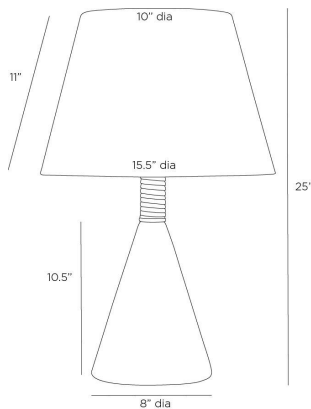

ARTERIOS

EVERLY TABLE LAMP

PTC38-SH039
White, Marble

The simple form of the Everly brings the allure of its materials into sharper focus. A conical white marble base is wrapped at the top in graphite leather, then adorned with a traditional drum shade of ivory microfiber. Heritage brass hardware and finial, and taupe cloth cord. Finish will vary.

APPEARANCE

Materials	Marble, Leather, Steel, Microfiber
Finishes	White, Graphite, Heritage Brass, Ivory
Finish Will Vary	Yes
Top Coat/Sealant	No

DIMENSIONS

Overall	Dia: 15.5 in x H: 25 in
Foot Print	Dia: 8.0 in
Body	Dia: 8.0 in x H: 10.5 in
Finial	Dia: 1 in x H: 1 in
Shade Top	Dia: 10.0 in
Shade Side	H: 11 in
Shade Bottom	Dia: 15.5 in
Harp Size	H: 9.5 in
Neck	Dia: 2.0 in x H: 4.5 in

WIRING

Wire Rating	Indoor Only
Cord	8 FT, Taupe Fabric, SPT-2
Socket	1, Type A - E26
Suggested Bulb Type	A19
Switch	At Socket, 3-Way Rotary
Maximum Wattage	150.0
Voltage	110-120 V

CERTIFICATIONS & COMPLIANCY

Certifications	Middle East, European Union, United Kingdom, Mexico, United States, Canada
Compliance	RoHS, UL/ETL, CB

SHIPPING

Product Weight	23.5 lbs
Gross Weight 1	25.0 lbs
Gross Weight 2	5.0 lbs
Shipping Box 1	W: 12.9 in x D: 12.9 in x H: 21.9 in
Shipping Box 2	W: 16.93 in x D: 16.93 in x H: 33.86 in