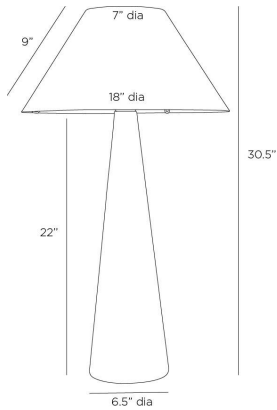

ARTERIOS

CHANELL TABLE LAMP

PTC39
Calacatta Viola, Marble

A slender cone of calacatta viola marble meets a tapered antique brass shade to create an unexpected balancing act of material and color. Antique brass hardware and taupe cloth cord. Finish will vary.

APPEARANCE

Materials	Marble, Steel
Finishes	Calacatta Viola, Antique Brass
Finish Will Vary	Yes
Top Coat/Sealant	No

DIMENSIONS

Overall	Dia: 18.0 in x H: 30 in
Foot Print	Dia: 6.5 in
Body	Dia: 6.5 in x H: 22 in
Shade Top	Dia: 7.0 in
Shade Side	H: 9 in
Shade Bottom	Dia: 18.0 in

WIRING

Wire Rating	Indoor Only
Cord	8 FT, Taupe Fabric, SPT-2
Socket	1, Type A- E26 Uno
Suggested Bulb Type	A19
Switch	On Line, On/Off Rocker
Maximum Wattage	100.0
Voltage	110-120 V

CERTIFICATIONS & COMPLIANCY

Certifications	Middle East, European Union, United Kingdom, Australia, Mexico, United States, Canada
Compliance	RoHS, UL/ETL, CB

SHIPPING

Product Weight	42 lbs
Gross Weight 1	36.7 lbs
Gross Weight 2	6.2 lbs
Shipping Box 1	W: 11.0 in x D: 11.0 in x H: 30.5 in
Shipping Box 2	W: 19.5 in x D: 19.5 in x H: 10.25 in

CONTRACT

Contract Suitability	Contract Suitable As Is
Tilt Test Degrees	10 Degrees