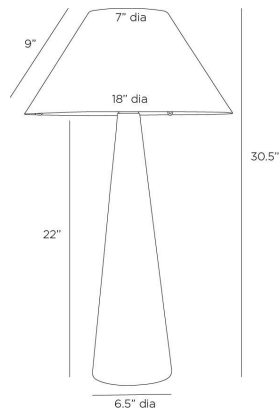

ARTERIOS

CHANELL TABLE LAMP

PTC39
Calacatta Viola, Marble

A slender cone of calacatta viola marble meets a tapered antique brass shade to create an unexpected balancing act of material and color. Antique brass hardware and taupe cloth cord. Finish will vary.

APPEARANCE

Materials	Marble, Steel
Finishes	Calacatta Viola, Antique Brass
Finish Will Vary	Yes
Top Coat/Sealant	No

DIMENSIONS

Overall	Dia: 18.0 in x H: 30 in
Foot Print	Dia: 6.5 in
Body	Dia: 6.5 in x H: 22 in
Shade Top	Dia: 7.0 in
Shade Side	H: 9 in
Shade Bottom	Dia: 18.0 in

WIRING

Wire Rating	Indoor Only
Cord	8 FT, Taupe Fabric, SPT-2
Socket	1, Type A- E26 Uno
Suggested Bulb Type	A19
Switch	On Line, On/Off Rocker
Maximum Wattage	100.0
Voltage	110-120 V

CERTIFICATIONS & COMPLIANCY

Certifications	Middle East, European Union, United Kingdom, Australia, Mexico, United States, Canada
Compliance	RoHS, UL/ETL, CB

SHIPPING

Product Weight	42 lbs
Gross Weight 1	36.7 lbs
Gross Weight 2	6.2 lbs
Shipping Box 1	W: 11.0 in x D: 11.0 in x H: 30.5 in
Shipping Box 2	W: 19.5 in x D: 19.5 in x H: 10.25 in

CONTRACT

Contract Suitability	Contract Suitable As Is
Tilt Test Degrees	10 Degrees