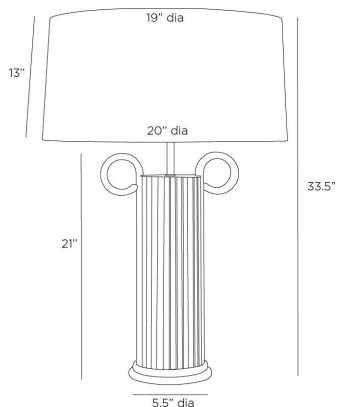

ARTERIOS

EROS TABLE LAMP

PTC41-764
Sand, Faux Travertine

Classical Greek motifs get playful when a traditional reeded column base is updated with oversized loop details. Cast of faux travertine resin in a sand shade, this accessory is topped with a matching finial, antique brass hardware and a drum shade of ivory microfiber. Finish will vary.

APPEARANCE

Materials	Faux Travertine, Steel, Microfiber, Microfiber
Finishes	Sand, Antique Brass, Ivory, White
Finish Will Vary	Yes
Top Coat/Sealant	No

DIMENSIONS

Overall	Dia: 20.0 in x H: 30 in
Foot Print	Dia: 6.5 in
Body	W: 11.5 in x D: 6.5 in x H: 19 in
Finial	Dia: 3.5 in x H: 1 in
Shade Top	Dia: 19.0 in
Shade Side	H: 10 in
Shade Bottom	Dia: 20.0 in
Harp Size	H: 8.5 in
Neck	Dia: 1.0 in x H: 3.5 in

WIRING

Wire Rating	Indoor Only
Cord	8 FT, Taupe Fabric, SPT-2
Socket	1, Type A - E26
Suggested Bulb Type	A19
Switch	At Socket, 3-Way Rotary
Maximum Wattage	150.0
Voltage	110-120 V

CERTIFICATIONS & COMPLIANCY

Certifications	Middle East, European Union, United Kingdom, Australia, Mexico, United States, Canada
Compliance	RoHS, UL/ETL, CB

SHIPPING

Product Weight	19.0 lbs
Gross Weight 1	21.0 lbs
Gross Weight 2	5.0 lbs
Shipping Box 1	W: 16.0 in x D: 10.0 in x H: 28.0 in
Shipping Box 2	W: 22 in x D: 22 in x H: 12 in