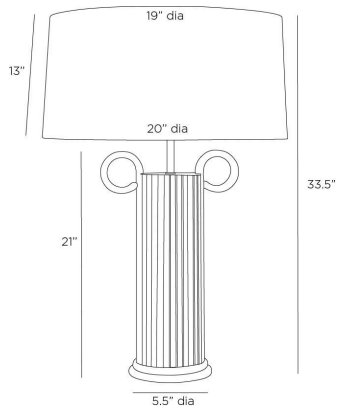

ARTERIOS

EROS TABLE LAMP

PTC41-764
Sand, Faux Travertine

Classical Greek motifs get playful when a traditional reeded column base is updated with oversized loop details. Cast of faux travertine resin in a sand shade, this accessory is topped with a matching finial, antique brass hardware and a drum shade of ivory microfiber. Finish will vary.

APPEARANCE

Materials	Faux Travertine, Steel, Microfiber, Microfiber
Finishes	Sand, Antique Brass, Ivory, White
Finish Will Vary	Yes
Top Coat/Sealant	No

DIMENSIONS

Overall	Dia: 20.0 in x H: 30 in
Foot Print	Dia: 6.5 in
Body	W: 11.5 in x D: 6.5 in x H: 19 in
Finial	Dia: 3.5 in x H: 1 in
Shade Top	Dia: 19.0 in
Shade Side	H: 10 in
Shade Bottom	Dia: 20.0 in
Harp Size	H: 8.5 in
Neck	Dia: 1.0 in x H: 3.5 in

WIRING

Wire Rating	Indoor Only
Cord	8 FT, Taupe Fabric, SPT-2
Socket	1, Type A - E26
Suggested Bulb Type	A19
Switch	At Socket, 3-Way Rotary
Maximum Wattage	150.0
Voltage	110-120 V

CERTIFICATIONS & COMPLIANCY

Certifications	Middle East, European Union, United Kingdom, Australia, Mexico, United States, Canada
Compliance	RoHS, UL/ETL, CB

SHIPPING

Product Weight	19.0 lbs
Gross Weight 1	21.0 lbs
Gross Weight 2	5.0 lbs
Shipping Box 1	W: 16.0 in x D: 10.0 in x H: 28.0 in
Shipping Box 2	W: 22 in x D: 22 in x H: 12 in