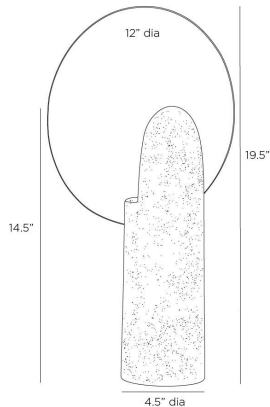

ARTERIO RS

ECLIPSE ACCENT LAMP

PTC42
Sand, Faux Travertine

The luminous shimmer of antique brass creates a halo effect behind a rounded base of sand faux travertine. Its rounded intersection is soothing yet captivating, while the natural voids, veining, and color variants in the stone make this lamp a statement piece. Finish will vary.

APPEARANCE

Materials	Faux Travertine, Steel
Finishes	Sand, Antique Brass
Finish Will Vary	Yes
Top Coat/Sealant	No

DIMENSIONS

Overall	Dia: 12.0 in x H: 19.5 in
Foot Print	Dia: 4.5 in
Body	Dia: 4.5 in x H: 14.5 in
Shade	Dia: 12.0 in

WIRING

Wire Rating	Indoor Only
Cord	8 FT, Taupe Fabric, SPT-2
Socket	1, Type A - E26
Suggested Bulb Type	A19
Switch	On Line, On/Off Rocker
Maximum Wattage	100.0
Voltage	110-120 V

CERTIFICATIONS & COMPLIANCY

Certifications	Middle East, European Union, United Kingdom, Australia, Mexico, United States, Canada
Compliance	RoHS, UL/ETL, CB

SHIPPING

Product Weight	10.0 lbs
Gross Weight 1	12.0 lbs
Shipping Box 1	W: 19.75 in x D: 6.0 in x H: 11.5 in