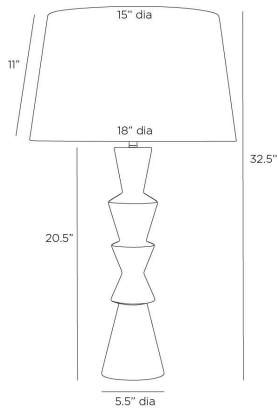

ARTERIOS

CHLOE TABLE LAMP

PTC45-SH046
Galaxy, Faux Marble

Crafted from our new faux galaxy marble, the sculptural shape of this slender resin lamp is inspired by turned wooden spindles. The totemic form's smaller footprint allows it for placement in tighter spaces or display it in pairs. Bronze harp and matching finial. Off-white microfiber drum shade. Finish will vary.

APPEARANCE

Materials	Faux Marble, Steel, Microfiber, Cotton
Finishes	Galaxy, Bronze, Off-White, Off-White
Finish Will Vary	Yes
Top Coat/Sealant	No

DIMENSIONS

Overall	Dia: 18.0 in x H: 32.5 in
Foot Print	Dia: 5.5 in
Body	Dia: 5.5 in x H: 20.5 in
Finial	Dia: 2 in x H: 1.5 in
Shade Top	Dia: 15.0 in
Shade Side	H: 11 in
Shade Bottom	Dia: 18.0 in
Harp Size	H: 9 in
Neck	Dia: 1.0 in x H: 2 in

WIRING

Wire Rating	Indoor Only
Cord	8 FT, Black Cloth Cord, SPT-2
Socket	1, Type A - E26
Suggested Bulb Type	A19
Switch	At Socket, 3-Way Rotary
Maximum Wattage	150.0
Voltage	110-120 V

CERTIFICATIONS & COMPLIANCY

Certifications	Mexico, United States, Canada
Compliance	UL/ETL

SHIPPING

Product Weight	20.3 lbs
Gross Weight 1	23.0 lbs
Gross Weight 2	5.0 lbs
Shipping Box 1	W: 10.25 in x D: 10.25 in x H: 30.2 in
Shipping Box 2	W: 19.3 in x D: 19.3 in x H: 34.0 in