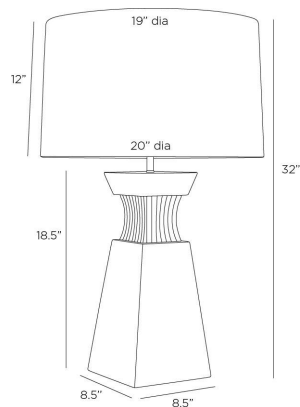

ARTERIOS

DYNASTY TABLE LAMP

PTC47-SH050
Ivory, Ricestone

Classical in origin, our ivory ricestone lamp resembles a Greek pillar. Modernizing sacred geometry, a grooved inset of graphite grey contrasting stone accents the cinched silhouette. Antique brass hardware and drum shade of off-white microfiber. Finish will vary.

APPEARANCE

Materials	Ricestone, Ricestone, Steel, Microfiber, Cotton
Finishes	Ivory, Graphite, Antique Brass, Off-White, Off-White
Finish Will Vary	Yes
Top Coat/Sealant	No

DIMENSIONS

Overall	Dia: 20.0 in x H: 32 in
Foot Print	Dia: 8.5 in
Body	Dia: 8.5 in x H: 18.5 in
Finial	Dia: 1 in x H: 1 in
Shade Top	Dia: 19.0 in
Shade Side	H: 12 in
Shade Bottom	Dia: 20.0 in
Harp Size	H: 9.5 in
Neck	Dia: 0.5 in x H: 2 in

WIRING

Wire Rating	Indoor Only
Cord	8 FT, Taupe Fabric, SPT-2
Socket	1, Type A - E26
Suggested Bulb Type	A19
Switch	At Socket, 3-Way Rotary
Maximum Wattage	150.0
Voltage	110-120 V

CERTIFICATIONS & COMPLIANCY

Certifications	Middle East, European Union, United Kingdom, Australia, Mexico, United States, Canada
Compliance	RoHS, UL/ETL, CB

SHIPPING

Product Weight	28.3 lbs
Gross Weight 1	30.0 lbs
Gross Weight 2	5.0 lbs
Shipping Box 1	W: 13.0 in x D: 13.0 in x H: 28.2 in
Shipping Box 2	W: 21.3 in x D: 21.3 in x H: 30.0 in