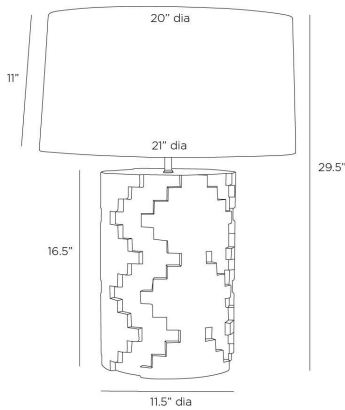

ARTERIOS

CORNWALL TABLE LAMP

PTC48-SH051
Sand, Faux Travertine

The stair-stepped texture of our faux travertine resin column embraces the forms of classical Greek architecture. Each chevron detail delivers a herringbone effect when illuminated underneath the ivory microfiber drum shade. Antique brass hardware. Finish will vary.

APPEARANCE

Materials	Faux Travertine, Steel, Microfiber, Microfiber
Finishes	Sand, Antique Brass, Ivory, White
Finish Will Vary	Yes
Top Coat/Sealant	No

DIMENSIONS

Overall	Dia: 21.0 in x H: 29.5 in
Foot Print	Dia: 11.5 in
Body	Dia: 11.5 in x H: 16.5 in
Finial	Dia: 1 in x H: 1 in
Shade Top	Dia: 20.0 in
Shade Side	H: 11 in
Shade Bottom	Dia: 21.0 in
Harp Size	H: 10 in
Neck	Dia: 0.5 in x H: 2 in

WIRING

Wire Rating	Indoor Only
Cord	8 FT, Taupe Fabric, SPT-2
Socket	1, Type A - E26
Suggested Bulb Type	A19
Switch	At Socket, 3-Way Rotary
Maximum Wattage	150.0
Voltage	110-120 V

CERTIFICATIONS & COMPLIANCY

Certifications	Middle East, European Union, United Kingdom, Australia, Mexico, United States, Canada
Compliance	RoHS, UL/ETL, CB

SHIPPING

Product Weight	32.2 lbs
Gross Weight 1	35.0 lbs
Gross Weight 2	5.0 lbs
Shipping Box 1	W: 16.0 in x D: 16.0 in x H: 26.0 in
Shipping Box 2	W: 22.5 in x D: 22.5 in x H: 30.0 in

CONTRACT

Contract Suitability	Contract Suitable As Is
Tilt Test Degrees	10 Degrees

REPLACEMENT PARTS

PTC16FIN